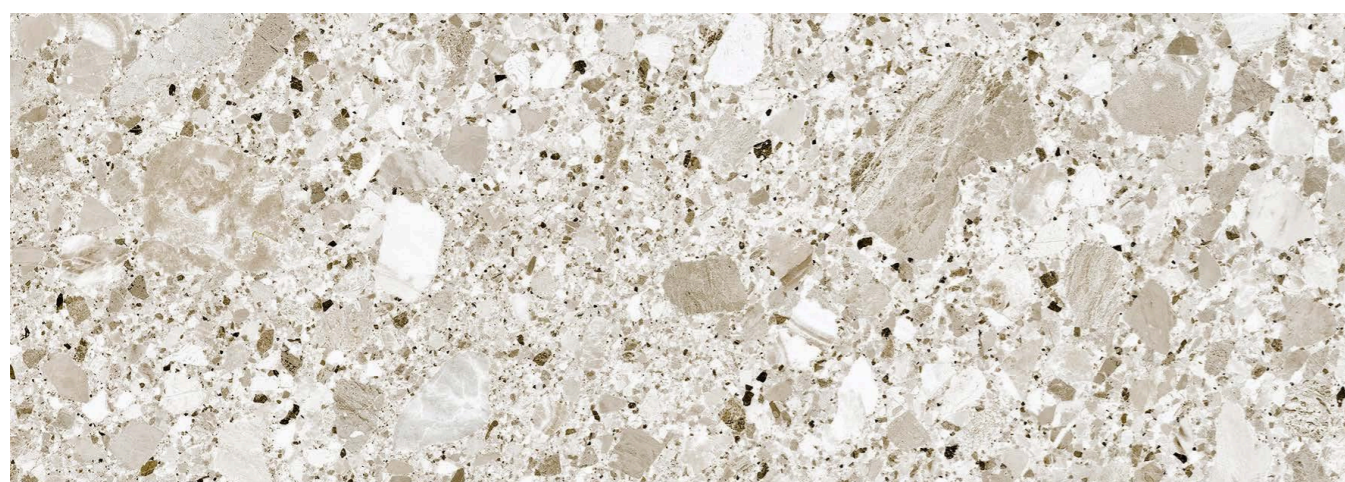

Schneider

Merten M-Pure, white

City *Pulse* | Bathroom

Tiles

Wall

Pamesa

Eleganza Antic Pietra Di Gre Crema

Floor