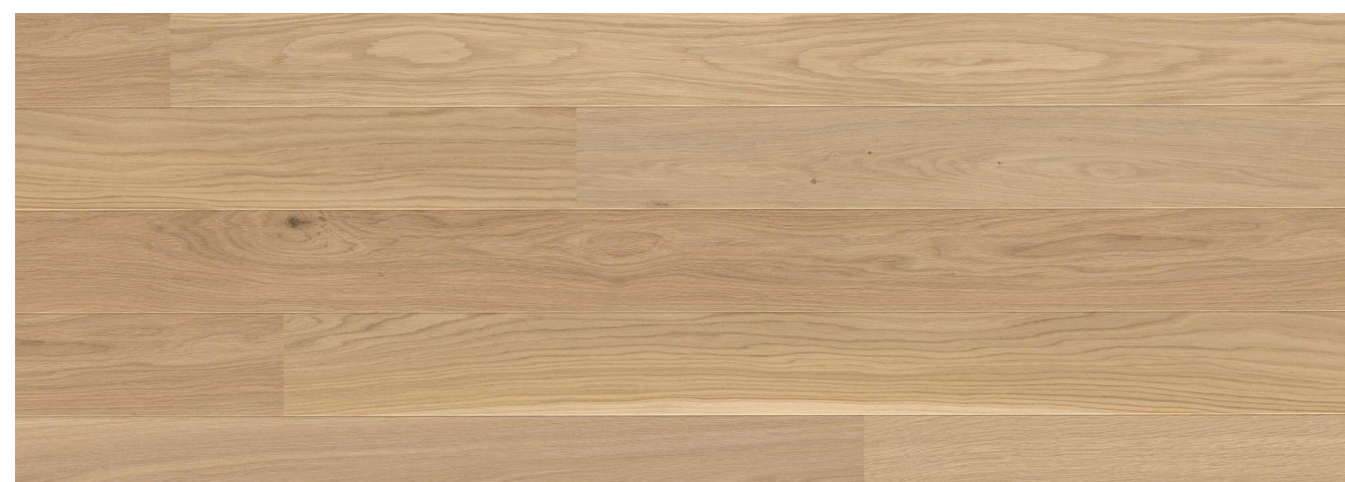

PAA

Vario L, stoneware, white

City *Harmony* | Living room

Floor

Parquet

Boen

3-layered oaktree parquet

Oak Andante Gent Live Pure Brushed