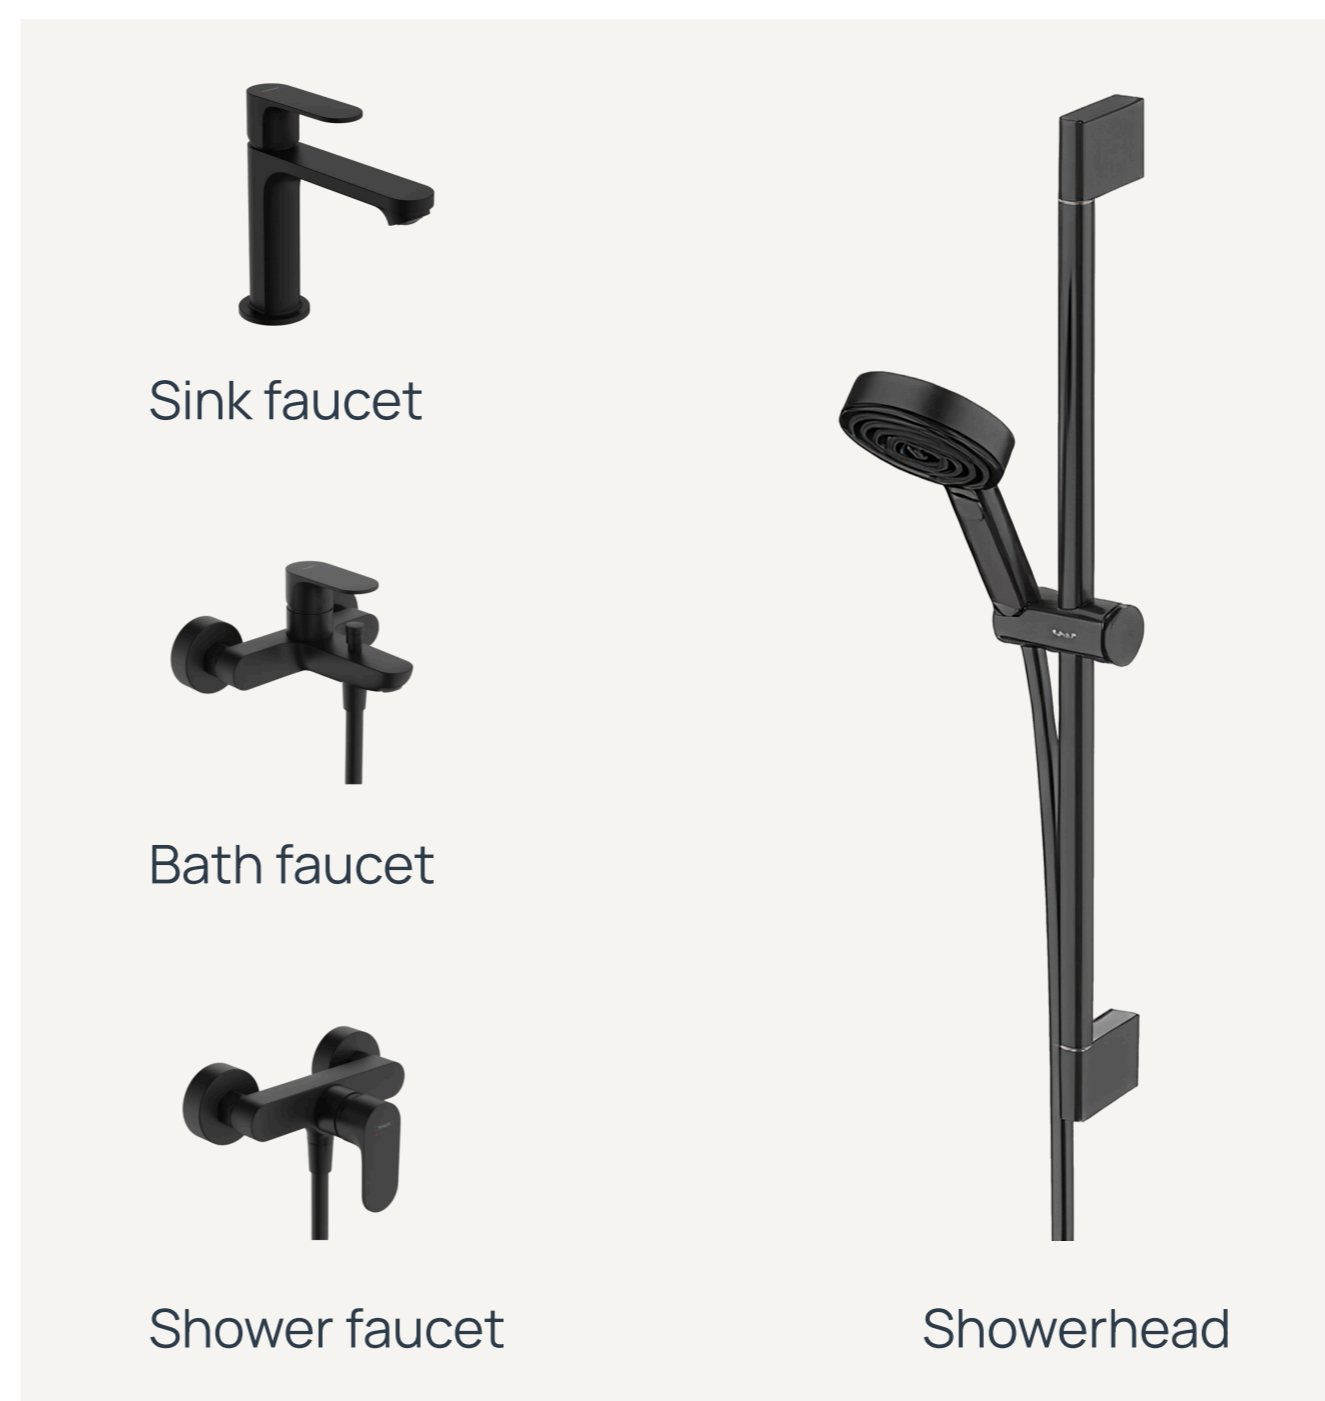

Floor

Tiento

Public White

Accent

Tiento

Varana Stone White

Faucets and showerhead *

*model depends on room plan

Sink faucet

Bath faucet

Shower faucet

Showerhead

HansGrohe Rebris S

Black

WC

Toilet flushing button