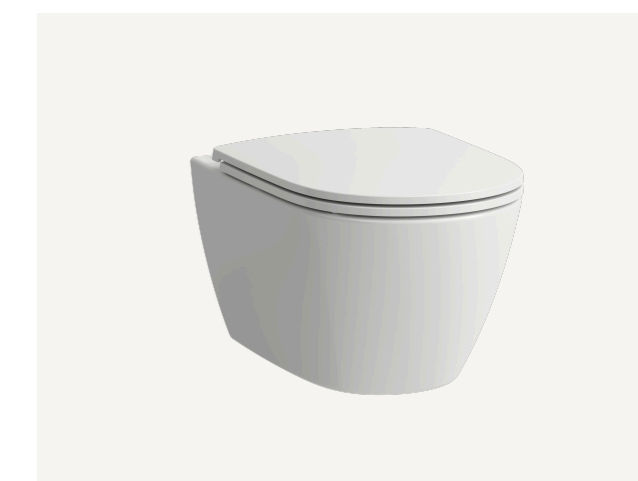

Laufen

Black

Toilet