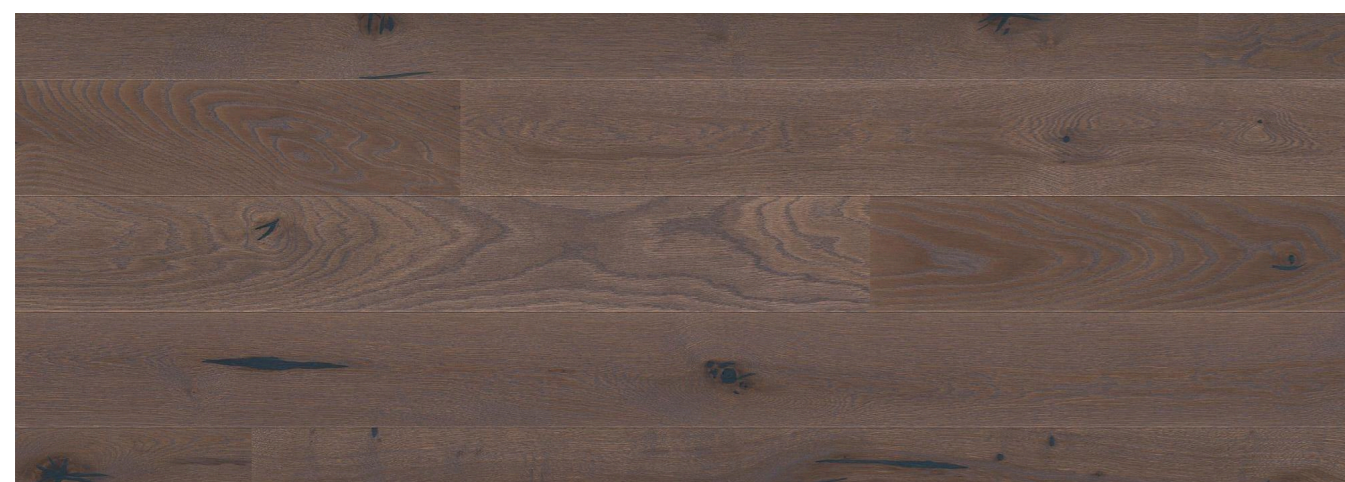

Parquet

Boen

3-layered oak tree parquet
Oak Elephant Gray Brushed

Entryway tiles

Sintesi

Floor tiles natural stone design,
1200x600

Framentti Fumo

Baseboards