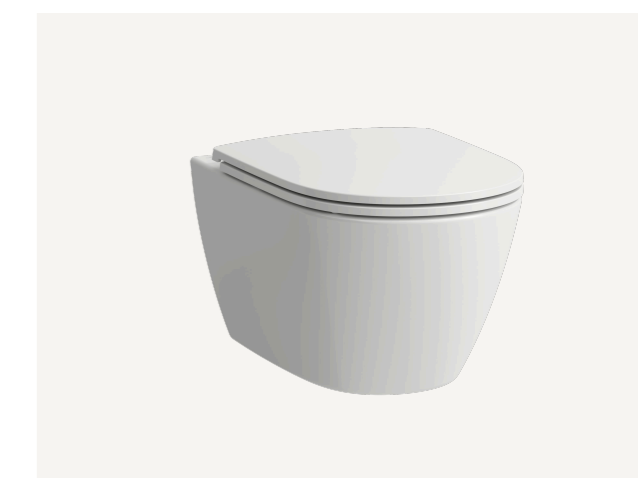

Laufen

Chrome

Toilet