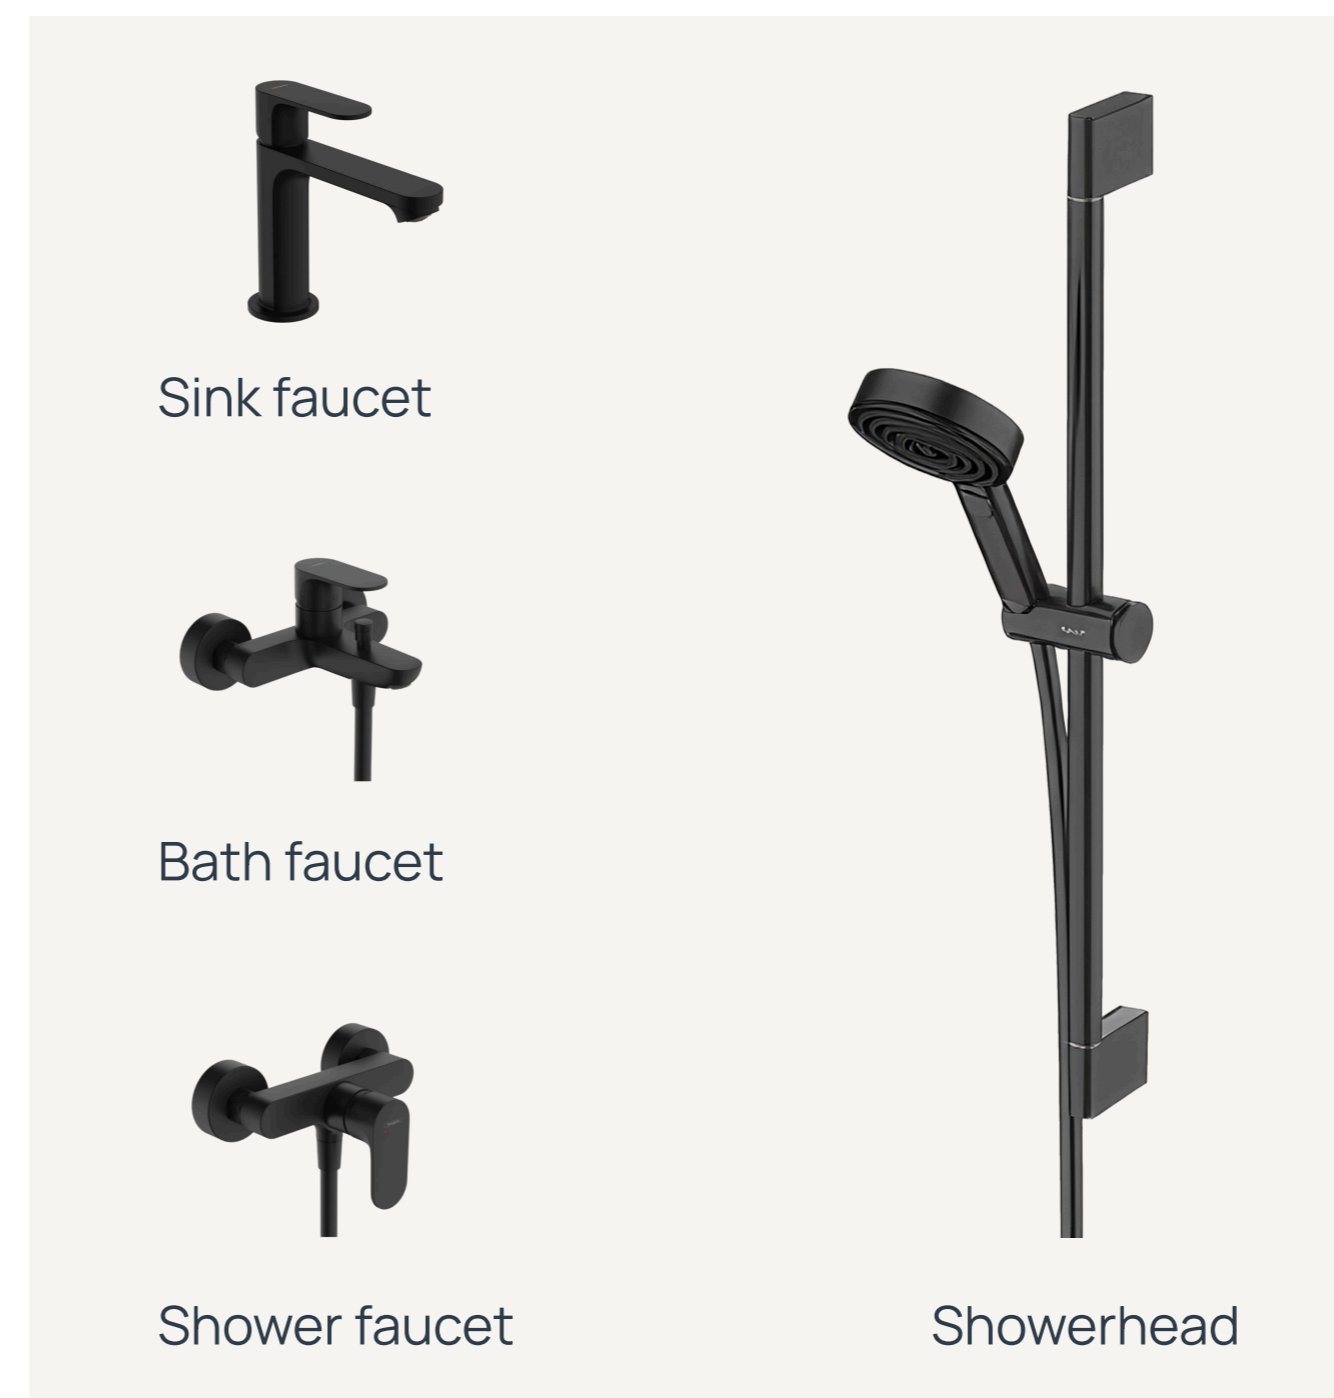

Pamesa

Eleganza Beige

Faucets and showerhead *

*model depends on room plan

Sink faucet

Bath faucet

Shower faucet

Showerhead