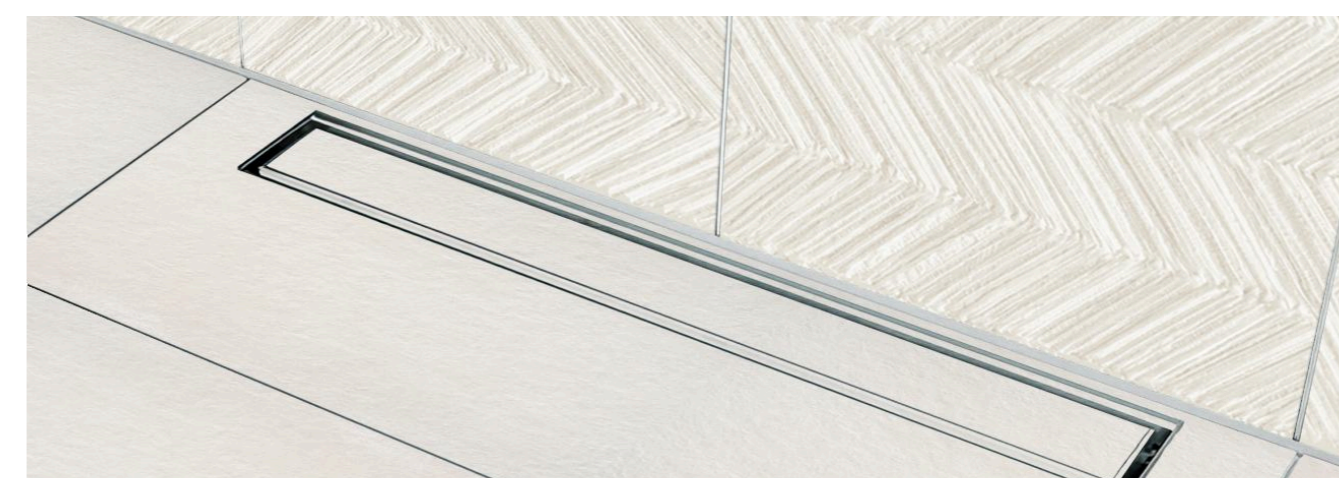

Ceramic, white

Bath and shower*

*depends on room plan

Glass shower wall in a metal frame

Black frame

Shower drain

**ACO**

Bath