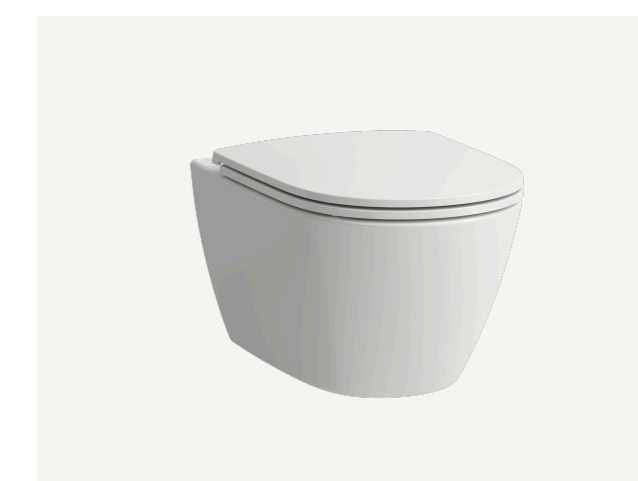

Laufen

Black

Toilet