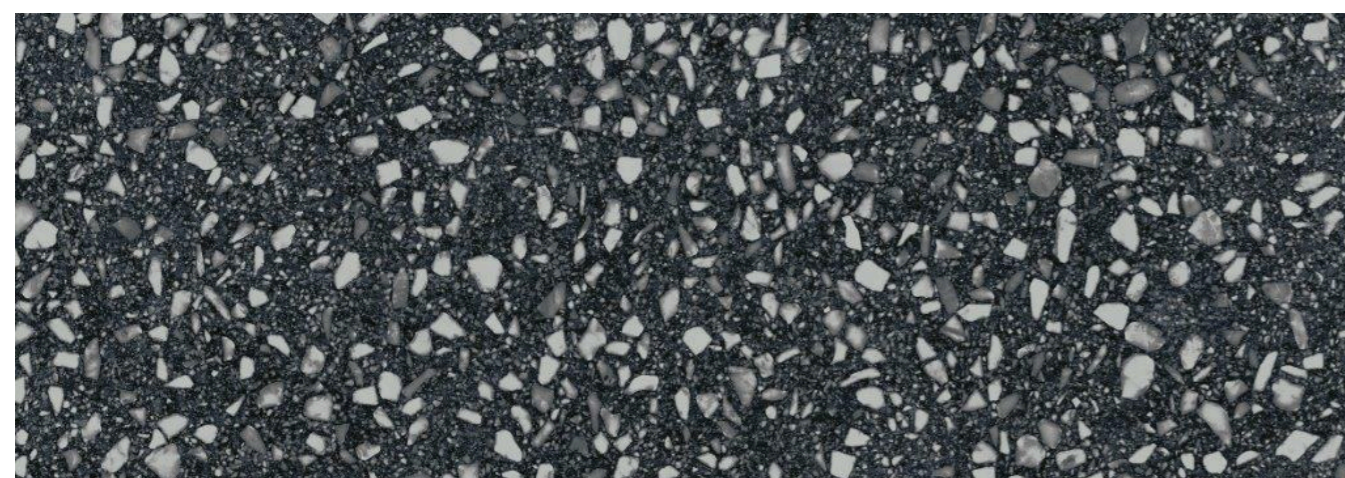

Wall

Refin

Flake Black Medium

Floor

Refin

Flake White Medium

Faucets and showerhead*

*model depends on room plan