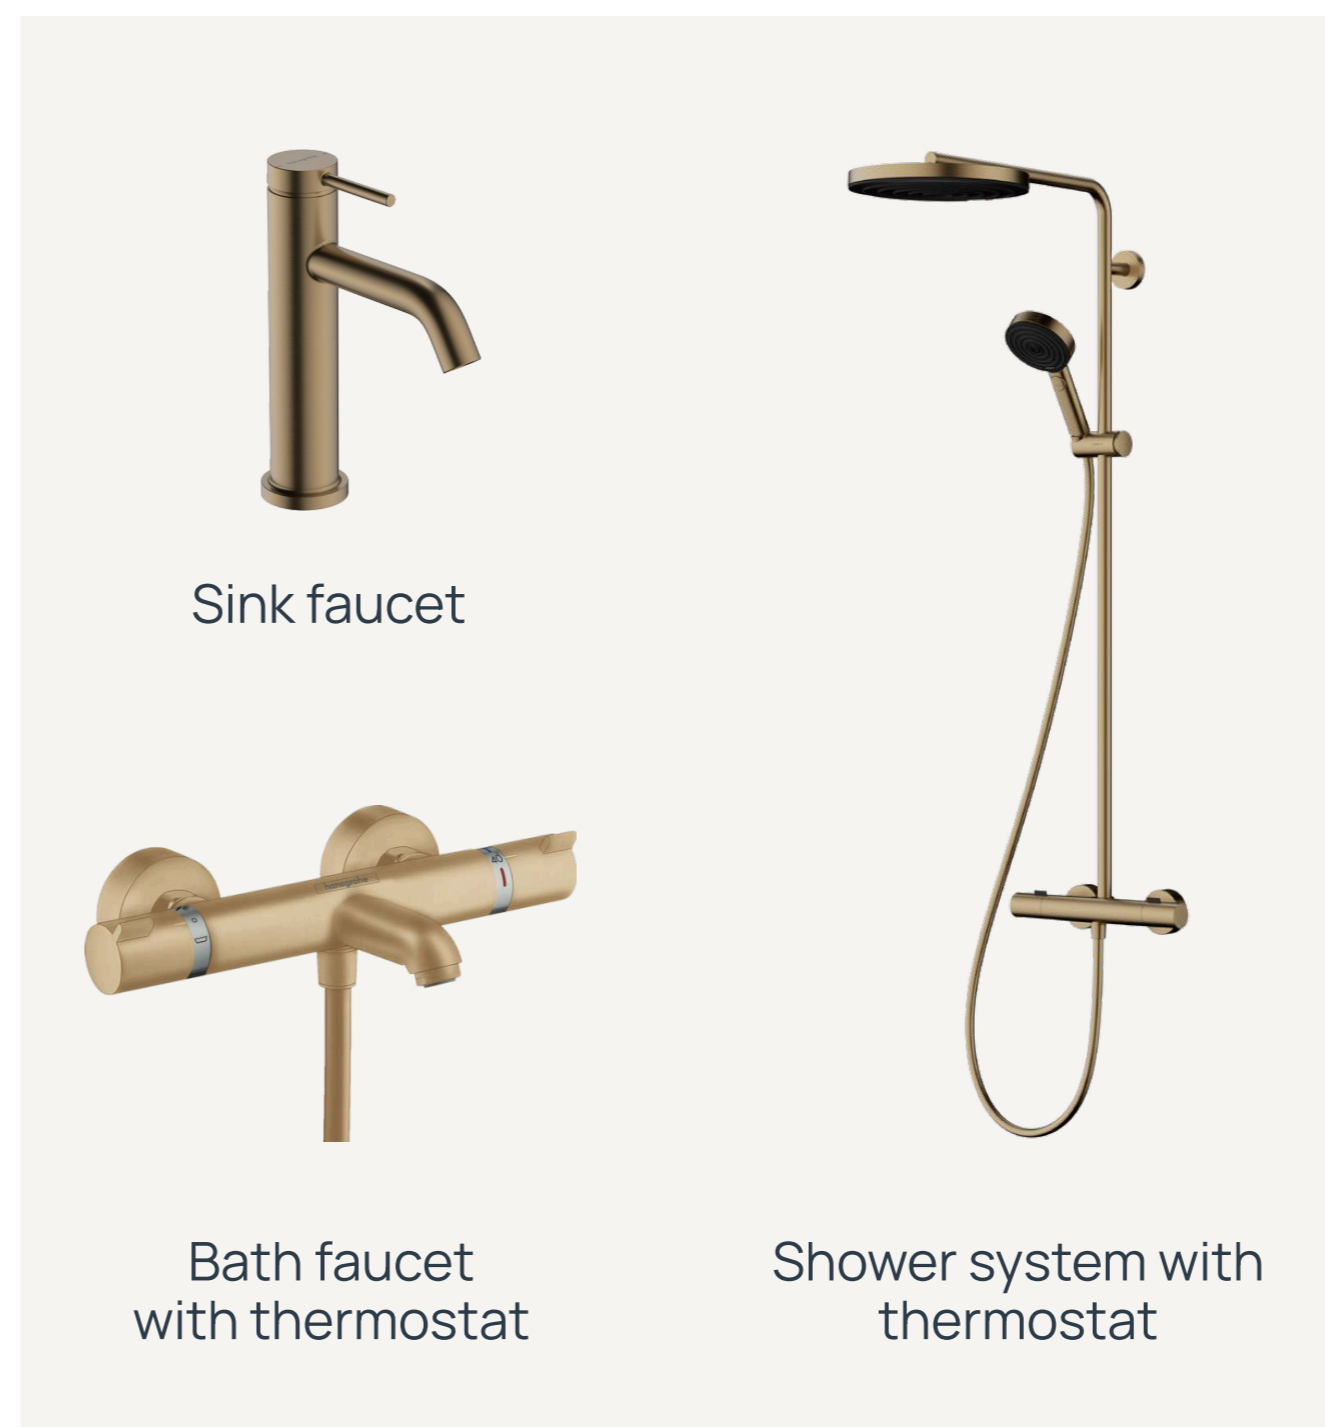

Tiles

Wall

Florim

Sensi Terre Mattone Rigatino

Floor

Florim

Sensi Terre Sabbia Rigatino

Faucets and shower system *

*model depends on room plan

Sink faucet

Bath faucet
with thermostat

Shower system with
thermostat

HansGrohe

Matte bronze

WC

Toilet flushing button

HansGrohe
iFrame Element E

Matte bronze

Toilet

Flaminia

White

Sink*

*model depends on room plan

PAA

Silkstone matte white

Bath and shower*

*depends on room plan

Glass shower wall in a metal frame

Extra clear glass in matte bronze frame

Shower drain

ACO

Bath