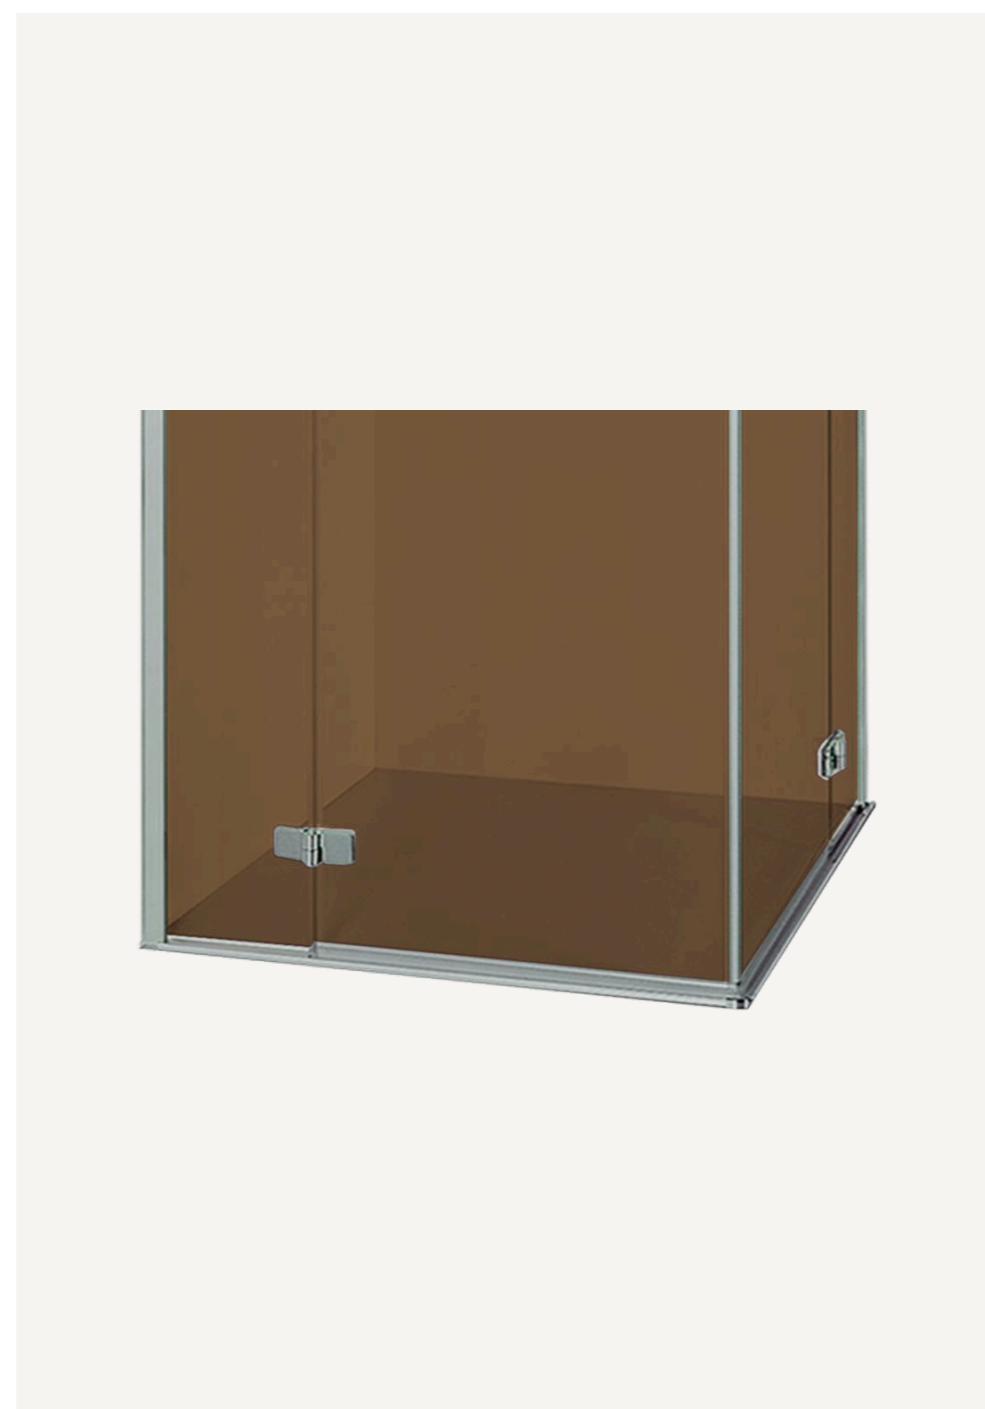

Faucets and shower system *

*model depends on room plan

Sink faucet

Bath faucet
with thermostat

Shower system with
thermostat

HansGrohe

Matte white

WC

Toilet flushing button

HansGrohe
iFrame Element E

Matte white

Toilet

Flaminia

Latte

Sink*

*model depends on room plan

PAA

Silkstone caffelatte

Bath and shower*

*depends on room plan

Glass shower wall in a metal frame

Bronze glass in stainless steel frame

Shower drain

ACO