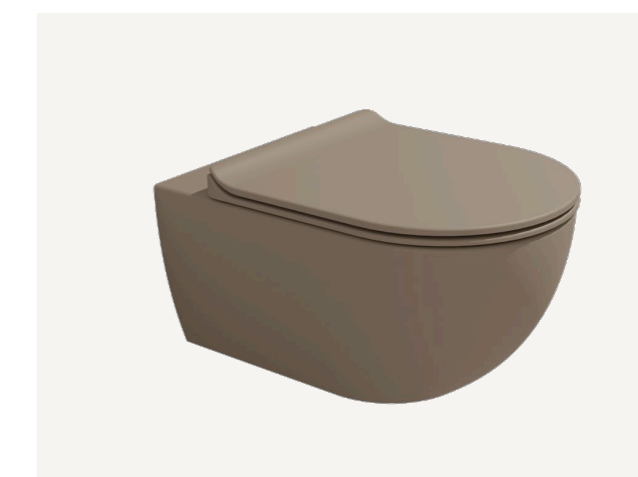

Toilet flushing button

HansGrohe
iFrame Element E

Matte white

Toilet

Flaminia

Latte

Sink*

*model depends on room plan