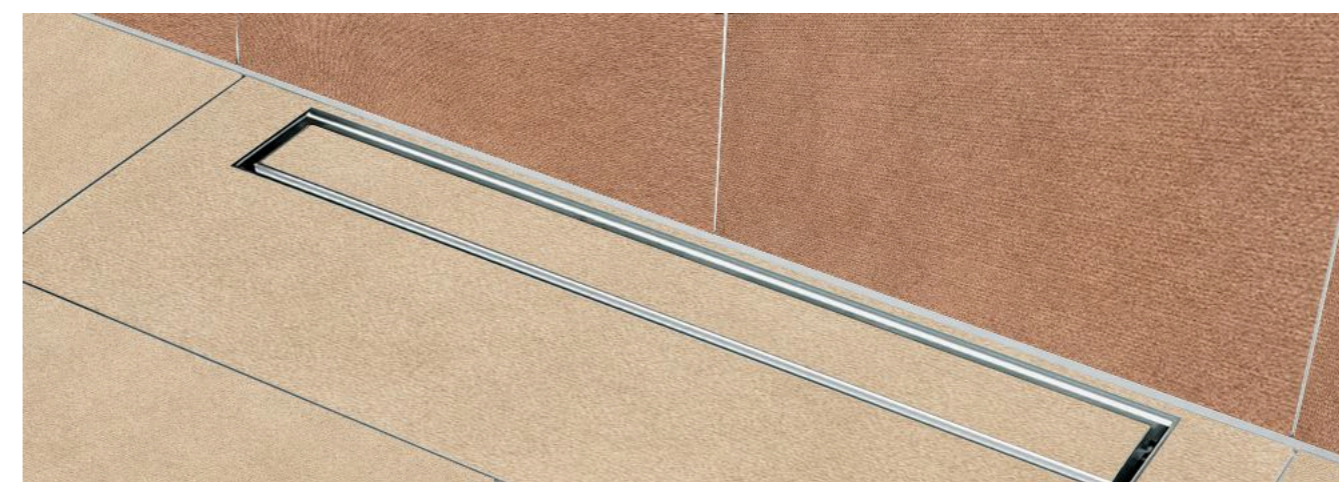

Sink*

*model depends on room plan

PAA

Silkstone matte white

Bath and shower*

*depends on room plan

Glass shower wall in a metal frame

Extra clear glass in matte bronze frame

Shower drain

ACO

Bath

PAA

Silkstone matte white